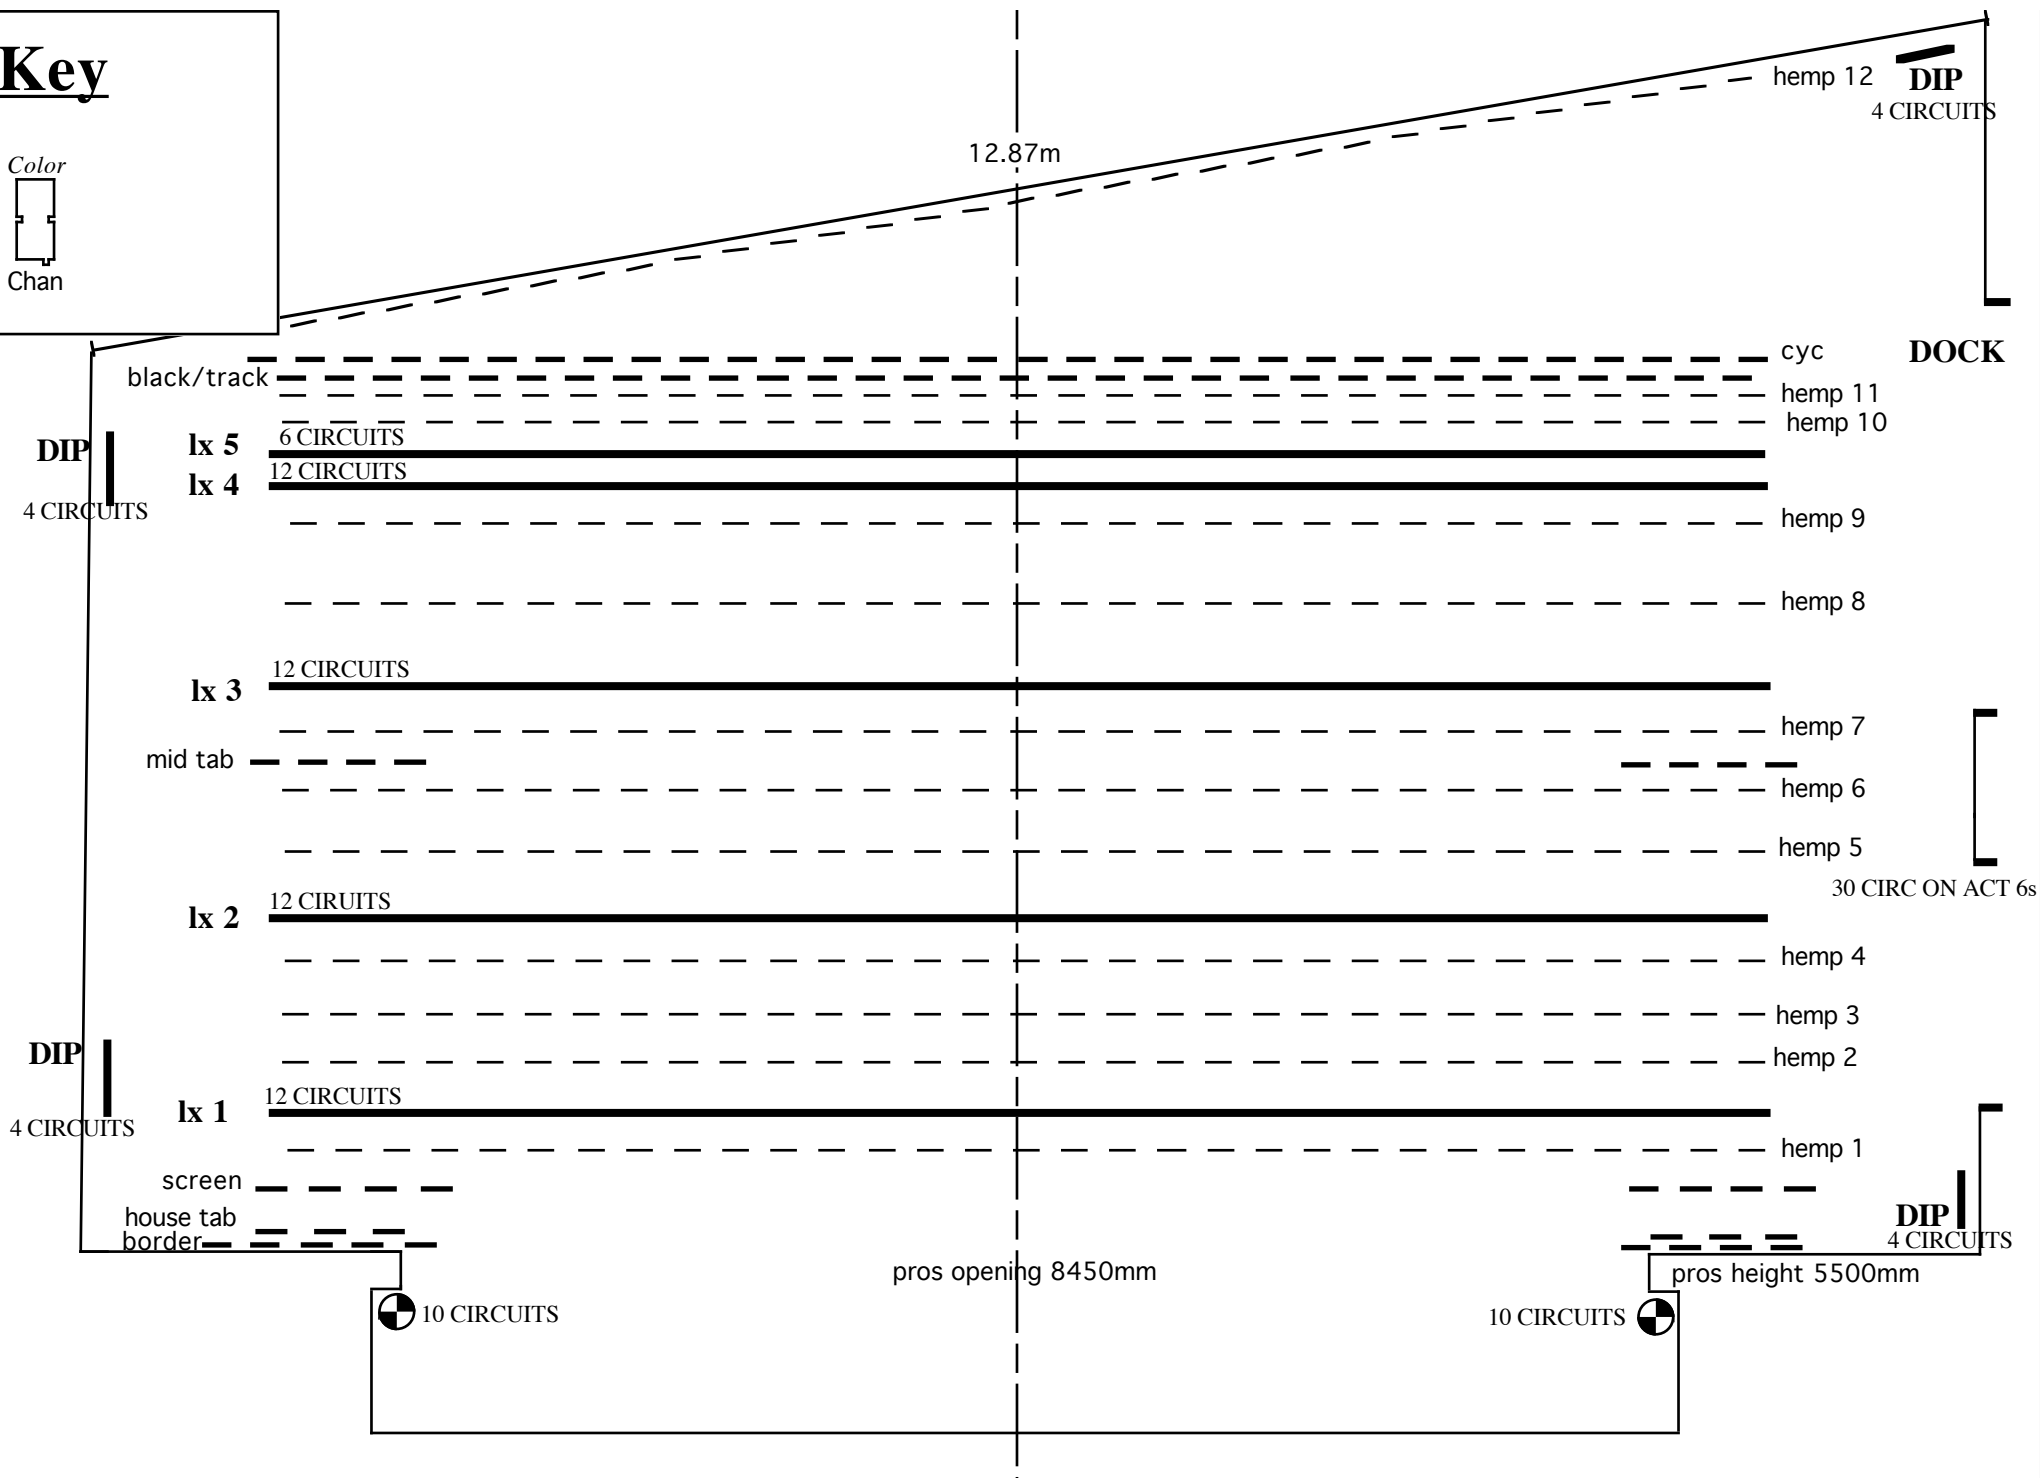

Key

Color

Chan

FOH 2

10 CIRCUITS

4 CIRCUITS

4 CIRCUITS

FOH 1

10 CIRCUITS

Light Plot

Nick Anton
Dunamaise Theatre
041129-01

BAR AND CIRCUIT LAYOUT

DUNAMAISE THEATRE

NICK ANTON 087 2358067

19/1/07

Notes:

150 DIMMERS (72 ON LD90 48 on LD24,30 ON ACT6+)

120 CIRCUITS ALL 16amp

ACT 6+ 15amp

nick@dunamaise.ie

6 CIRCUITS

6 CIRCUITS

2 CIRCUITS

CONTROL ROOM

2 CIRCUITS